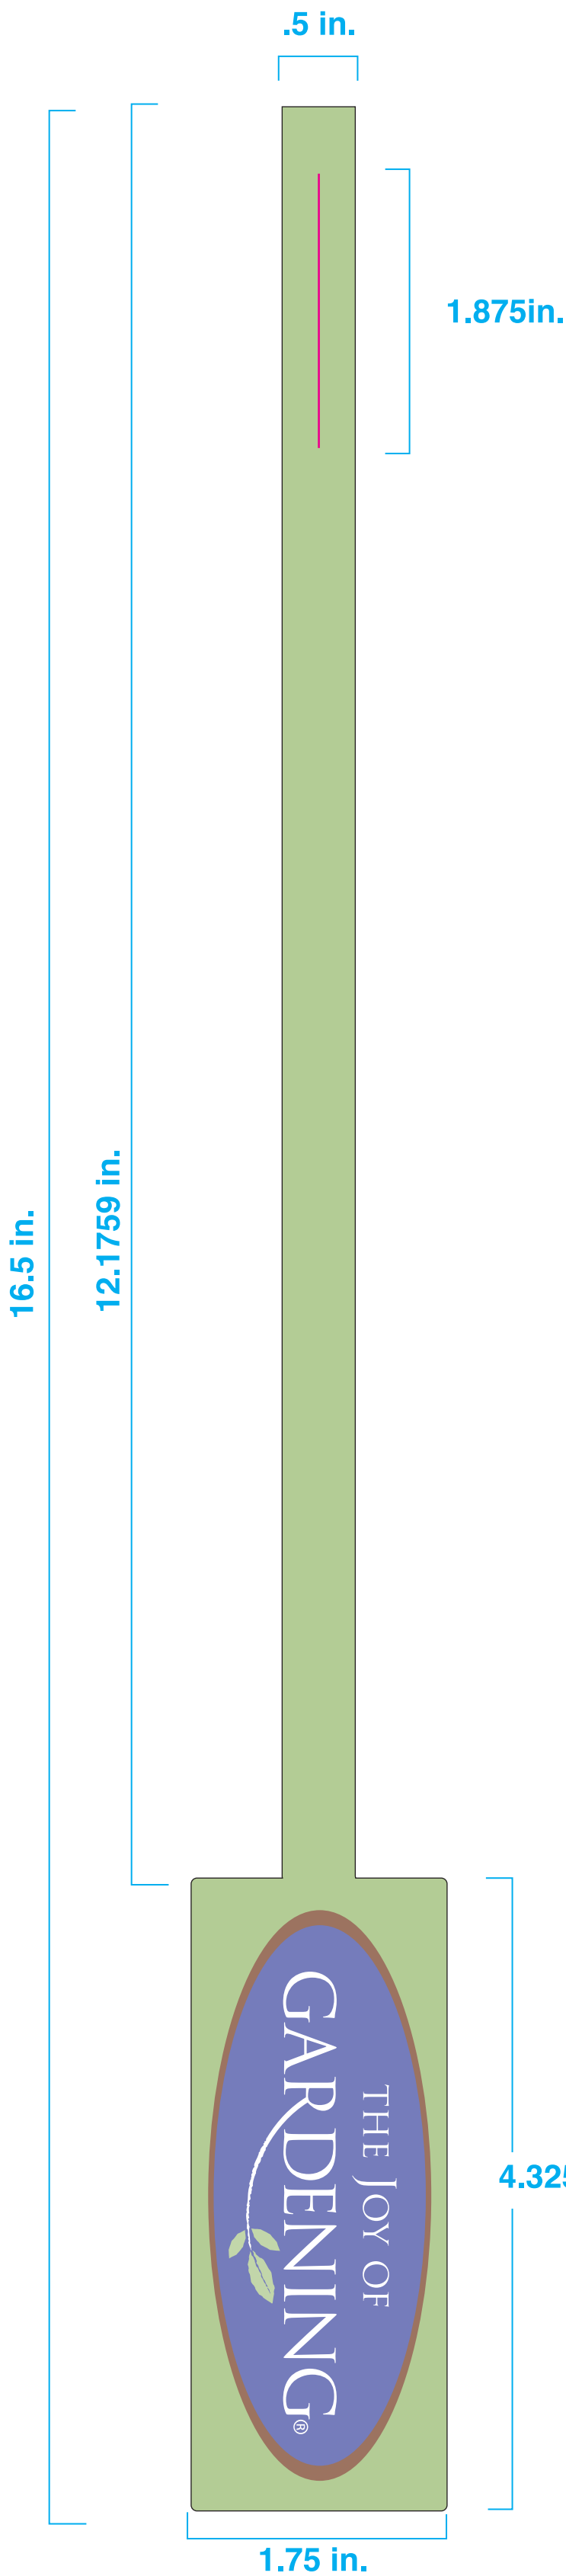

## NOTE TO VENDORS:

**All orders will be produced to the exact quantity specified.  
Overages will not be automatically produced.  
Please take this into account and place your order, with required overages, accordingly.  
Thank You**

.75 in. x 2 in.

.75 in. x 3 in.

**HG-877H  
FM-JOG-PLASTIC-PS-1**

**HG-3811  
FM-JOG-STKR**

FRONT

2 in. x 2 in.

BACK

**HG-878H  
FM-JOG-TYV-HT-1**

FRONT

3.5 in. x 6 in.

BACK

**EC-353H**  
**FM-JOG-HT-2**