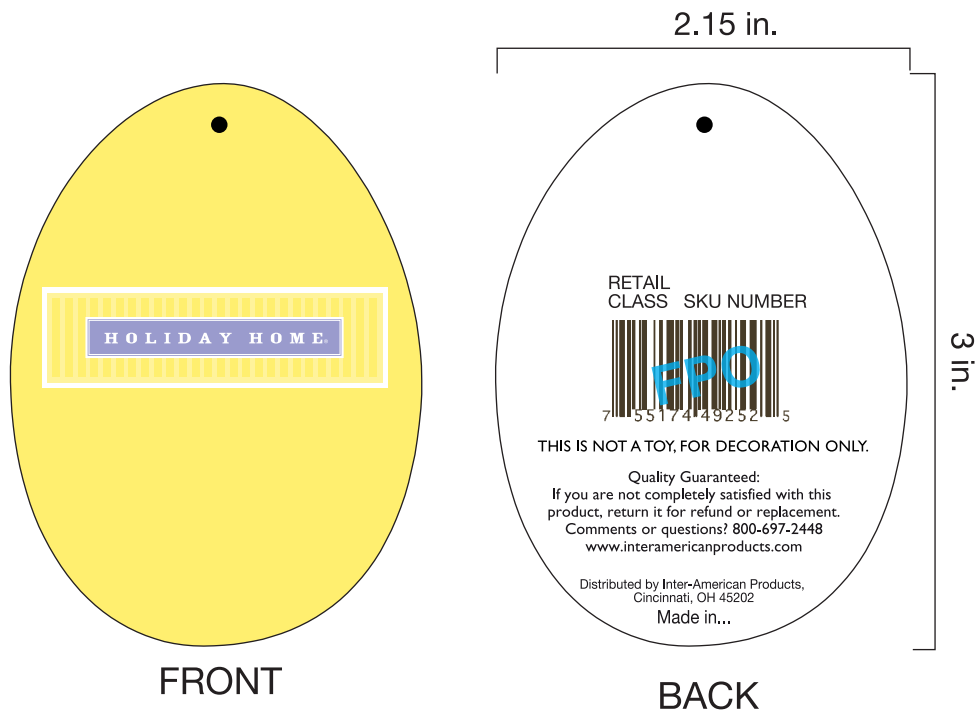

Thank You

.75 in. x 2 in.

**EC-422H-09
HH-Sticker-SPR-3-09**

.75 in. x 3 in.

**EC-423H-09
HH-ORNAMENT-SPR-1-09**

1 in. x 1.70 in.

FOR POSITION ONLY

**HG-3857
HH-STKR-SPR-CARE**

FRONT

BACK

FOR POSITION ONLY

**HG-3858
HH-HT-SPR-CARE**

FRONT

BACK

2 in. x 2 in.

EC-424H-09
HH-HT-SPR-1-09

FRONT

BACK

.75 in. x 2 in.

EC-560H-09
HH-EAS-DSHT-E-09

FRONT

BACK

2 in. x 2 in.

**EC-426H-09
HH-HT-SPR-2-09**