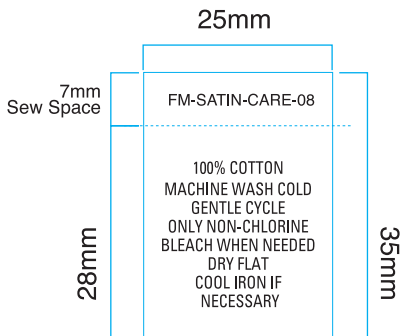

HG-870
EDL-PRLoop-01
(printed)

HG-869
EDL-PREnd-01
(printed)

HG-1022
EDLB-37M-Loop
(printed)

HG-924
FM-Satin-Care-08
(printed)

HG-990
EDL-Size-08
(printed)

HG-868
EDL-HT-1
 (printed)

HG-3902
EDL-STKR-1-10
 (printed)

HG-871
EDL-HeatT-01
(printed)

Size: 45mm x 38mm for each

HG-1110
EDL-WHHeatT-01
(printed)

Size: 45mm x 38mm for each