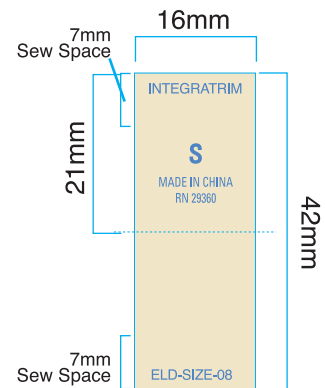

HG-870
EDL-PRLoop-01
(printed)

HG-869
EDL-PREnd-01
(printed)

HG-1022
EDLB-37M-Loop
(printed)

HG-924
FM-Satin-Care-08
(printed)

HG-990
EDL-Size-08
(printed)

HG-868
EDL-HT-1
 (printed)

HG-3902
EDL-STKR-1-10
 (printed)

HG-871
EDL-HeatT-01
(printed)

Size: 45mm x 38mm for each

HG-1110
EDL-WHHeatT-01
(printed)

Size: 45mm x 38mm for each