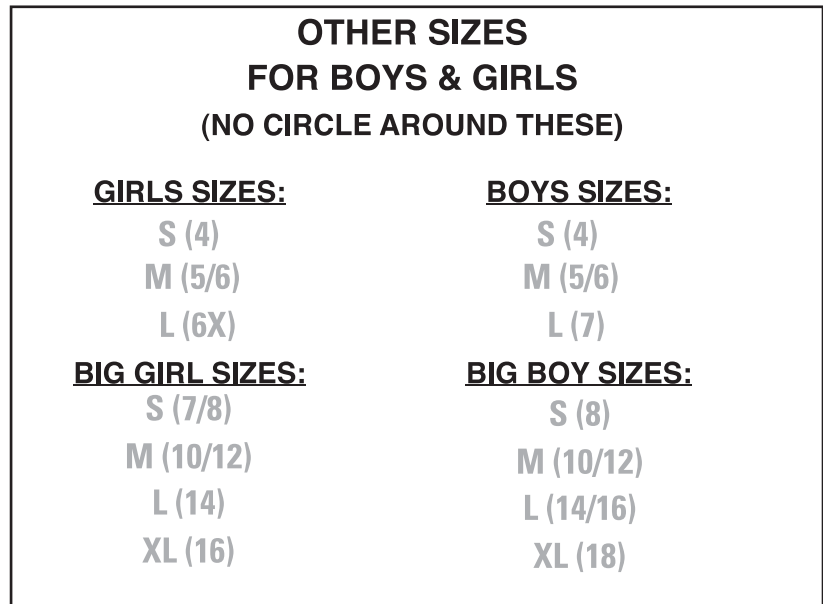

HG-870
EDL-PRLoop-01
(printed)

HG-869
EDL-PREnd-01
(printed)

HG-1022
EDLB-37M-Loop
(printed)

HG-924
FM-Satin-Care-08
(printed)

HG-990
EDL-Size-08
(printed)

HG-868
EDL-HT-1
 (printed)

HG-3902
EDL-STKR-1-10
 (printed)

HG-871
EDL-HeatT-01
(printed)

Size: 45mm x 38mm for each

HG-1110
EDL-WHHeatT-01
(printed)

Size: 45mm x 38mm for each