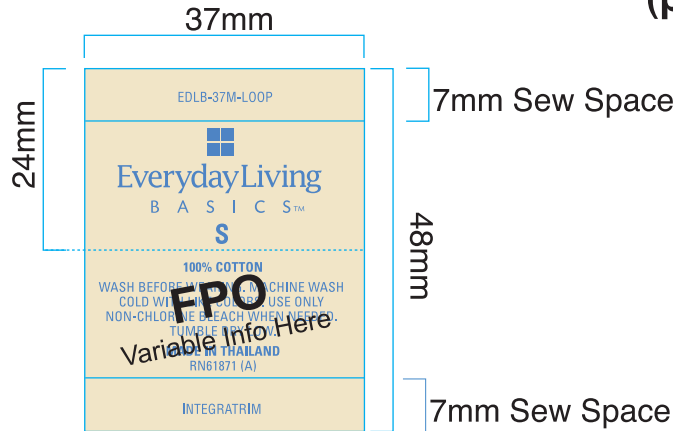

HG-870
EDL-PRLoop-01
(printed)

HG-869
EDL-PREnd-01
(printed)

HG-1022
EDLB-37M-Loop
(printed)

HG-924
FM-Satin-Care-08
(printed)

HG-990
EDL-Size-08
(printed)

HG-868
EDL-HT-1
 (printed)

HG-3902
EDL-STKR-1-10
 (printed)

HG-871
EDL-HeatT-01
(printed)

Size: 45mm x 38mm for each

HG-1110
EDL-WHHeatT-01
(printed)

Size: 45mm x 38mm for each